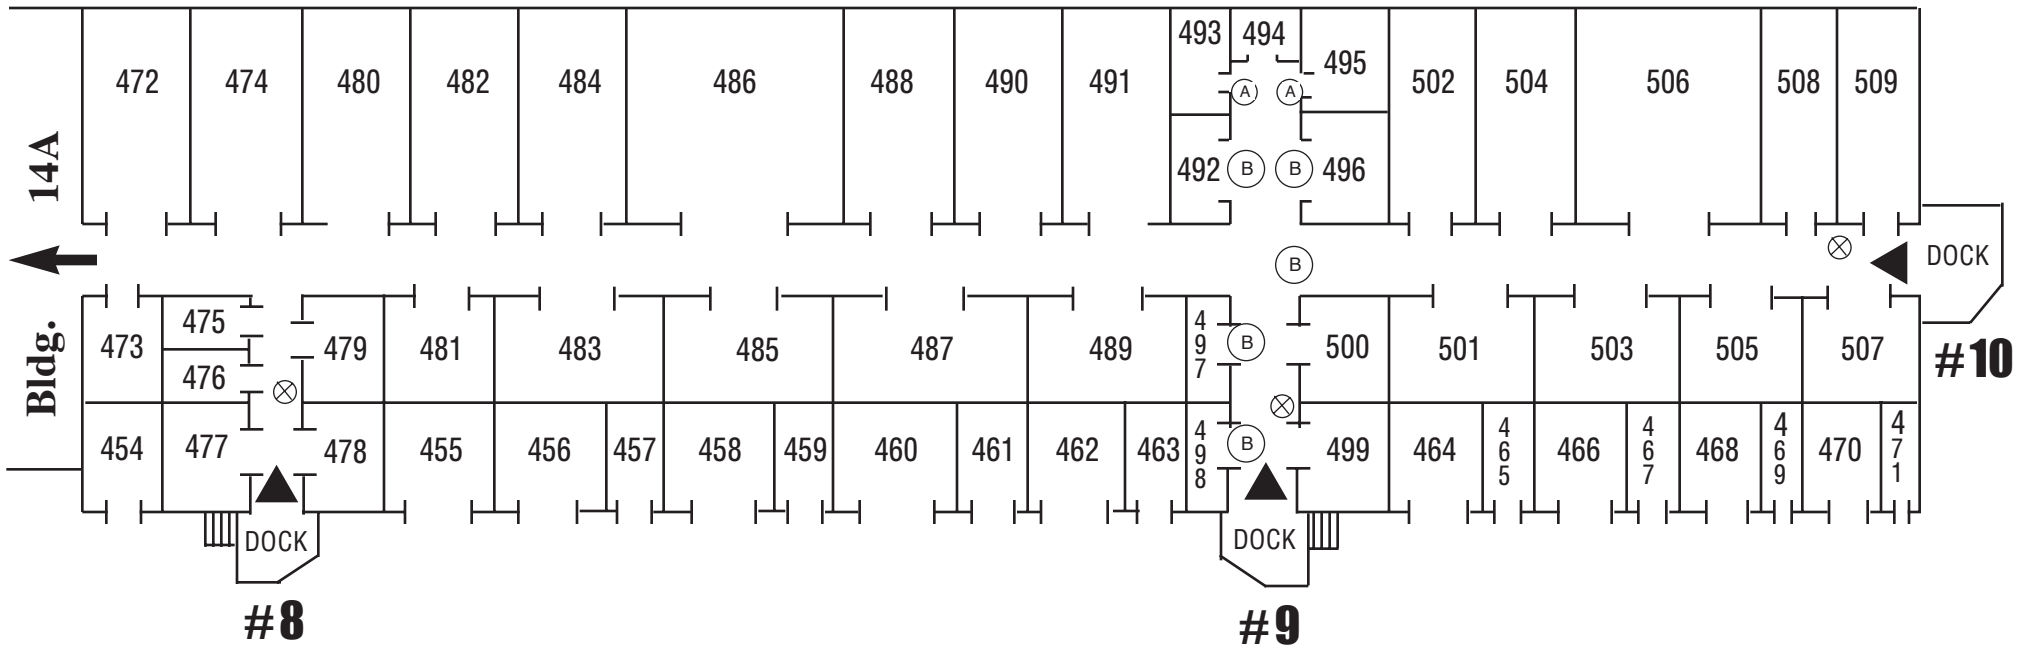

HOLY HILL SELF STORAGE, LLC • CLIMATE CONTROL BUILDING BLDG# 14B

▲ Entry Doors

⊗ Fire Extinguishers

**This drawing is NOT TO SCALE
For direction use only**